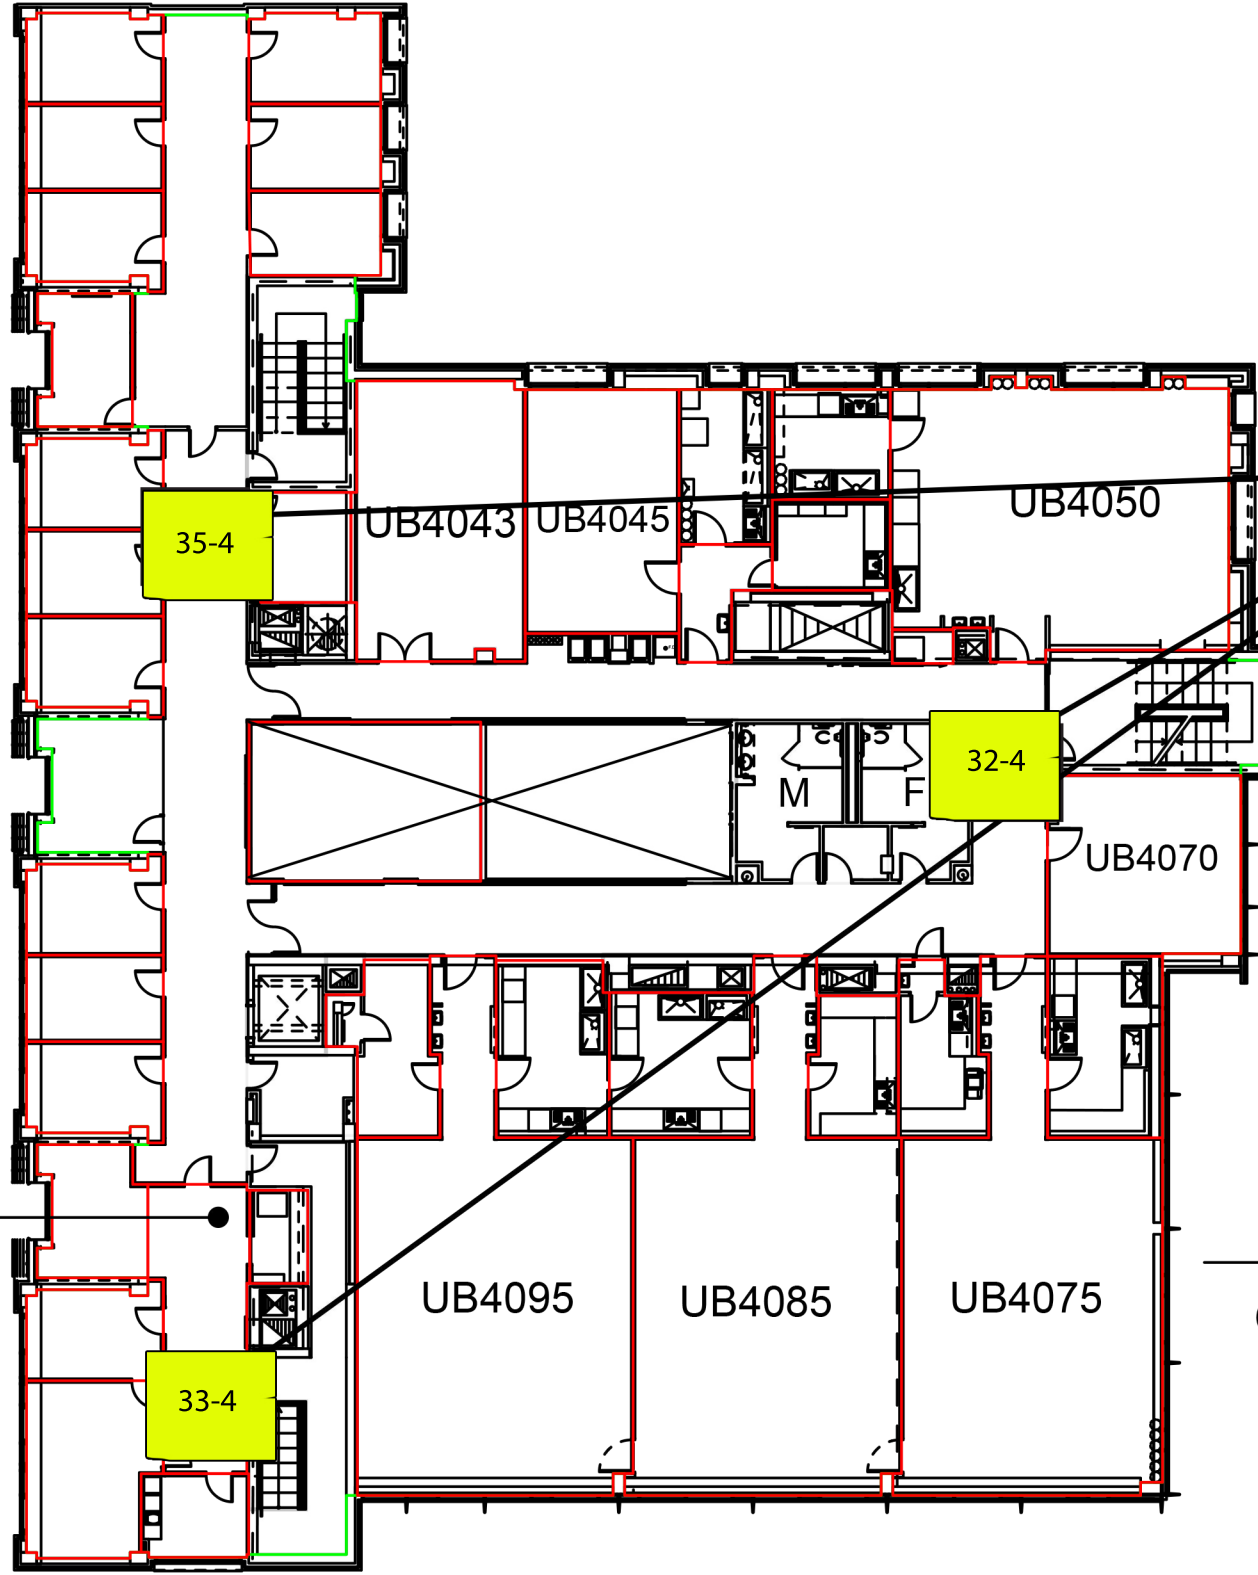

DESIGNATED SAFETY ZONES

35-4

UB4043

UB4045

UB4050

32-4

UB4070

Faculty of  
Business &  
IT  
UB4006

UB4095

UB4085

UB4075

33-4

**BUSINESS & IT  
BUILDING**

OSHAWA CAMPUS  
Fourth Floor